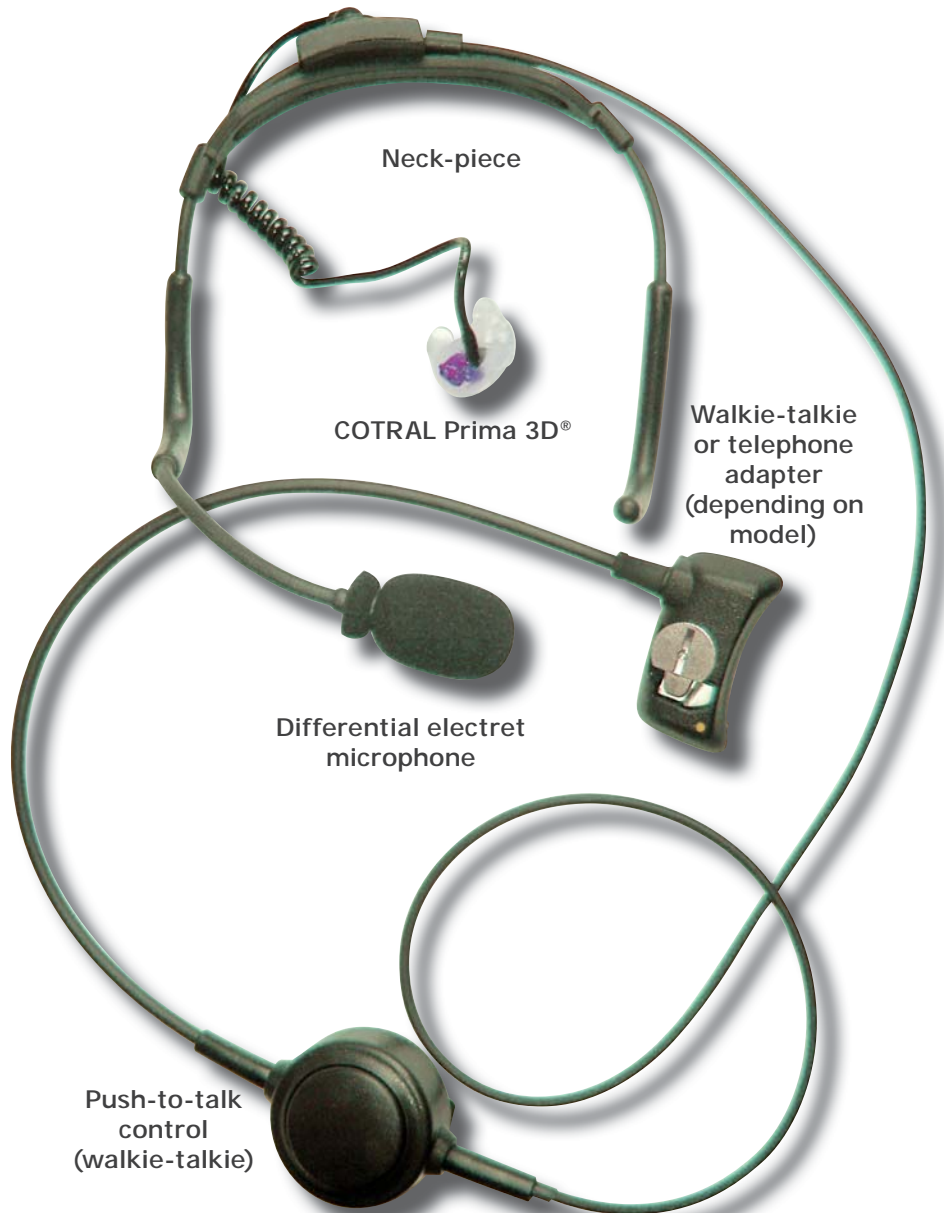

Non-binding photo

Attenuation table for the COTRAL Prima 3D® protection

	Fréquence (Hz)	63	125	250	500	1000	2000	4000	8000		
AT17	Affaiblissement	13.1	14.3	15.9	16.6	22.5	31.1	33.4	32.9	H25	SNR 21
	Ecart type (dB)	4.7	3.4	3.5	4.7	2.8	4.7	3.8	6.3	M17	
	APV	8.4	10.9	12.4	11.9	19.7	26.4	29.6	26.6	L14	

Laboratoire COTRAL
BP100 14110 CONDE SUR NOIREAU
☎ +33 (0) 2 31 69 36 36
☎ +33 (0) 2 31 69 36 35
www.cotral.com

Labor COTRAL
Lebacher Straße 4 D-66113 SAARBRÜCKEN
☎ +49 (0)6 81 9963 637
☎ +49 (0)6 81 9963 621
www.cotral.de

Laboratorium COTRAL
8 Avenue des Arts B-1210 BRUXELLES
☎ +32 (0)2 545 11 52
☎ +32 (0)2 545 11 46
www.cotral.be

Labor COTRAL
Bahnhofstrasse 52 CH-8001 ZÜRICH
☎ +41 (0)44 214 67 24
☎ +41 (0)44 214 65 19
www.cotral.ch

Laboratoire COTRAL
ZA Charles Tellier
F.14110 CONDE SUR NOIREAU